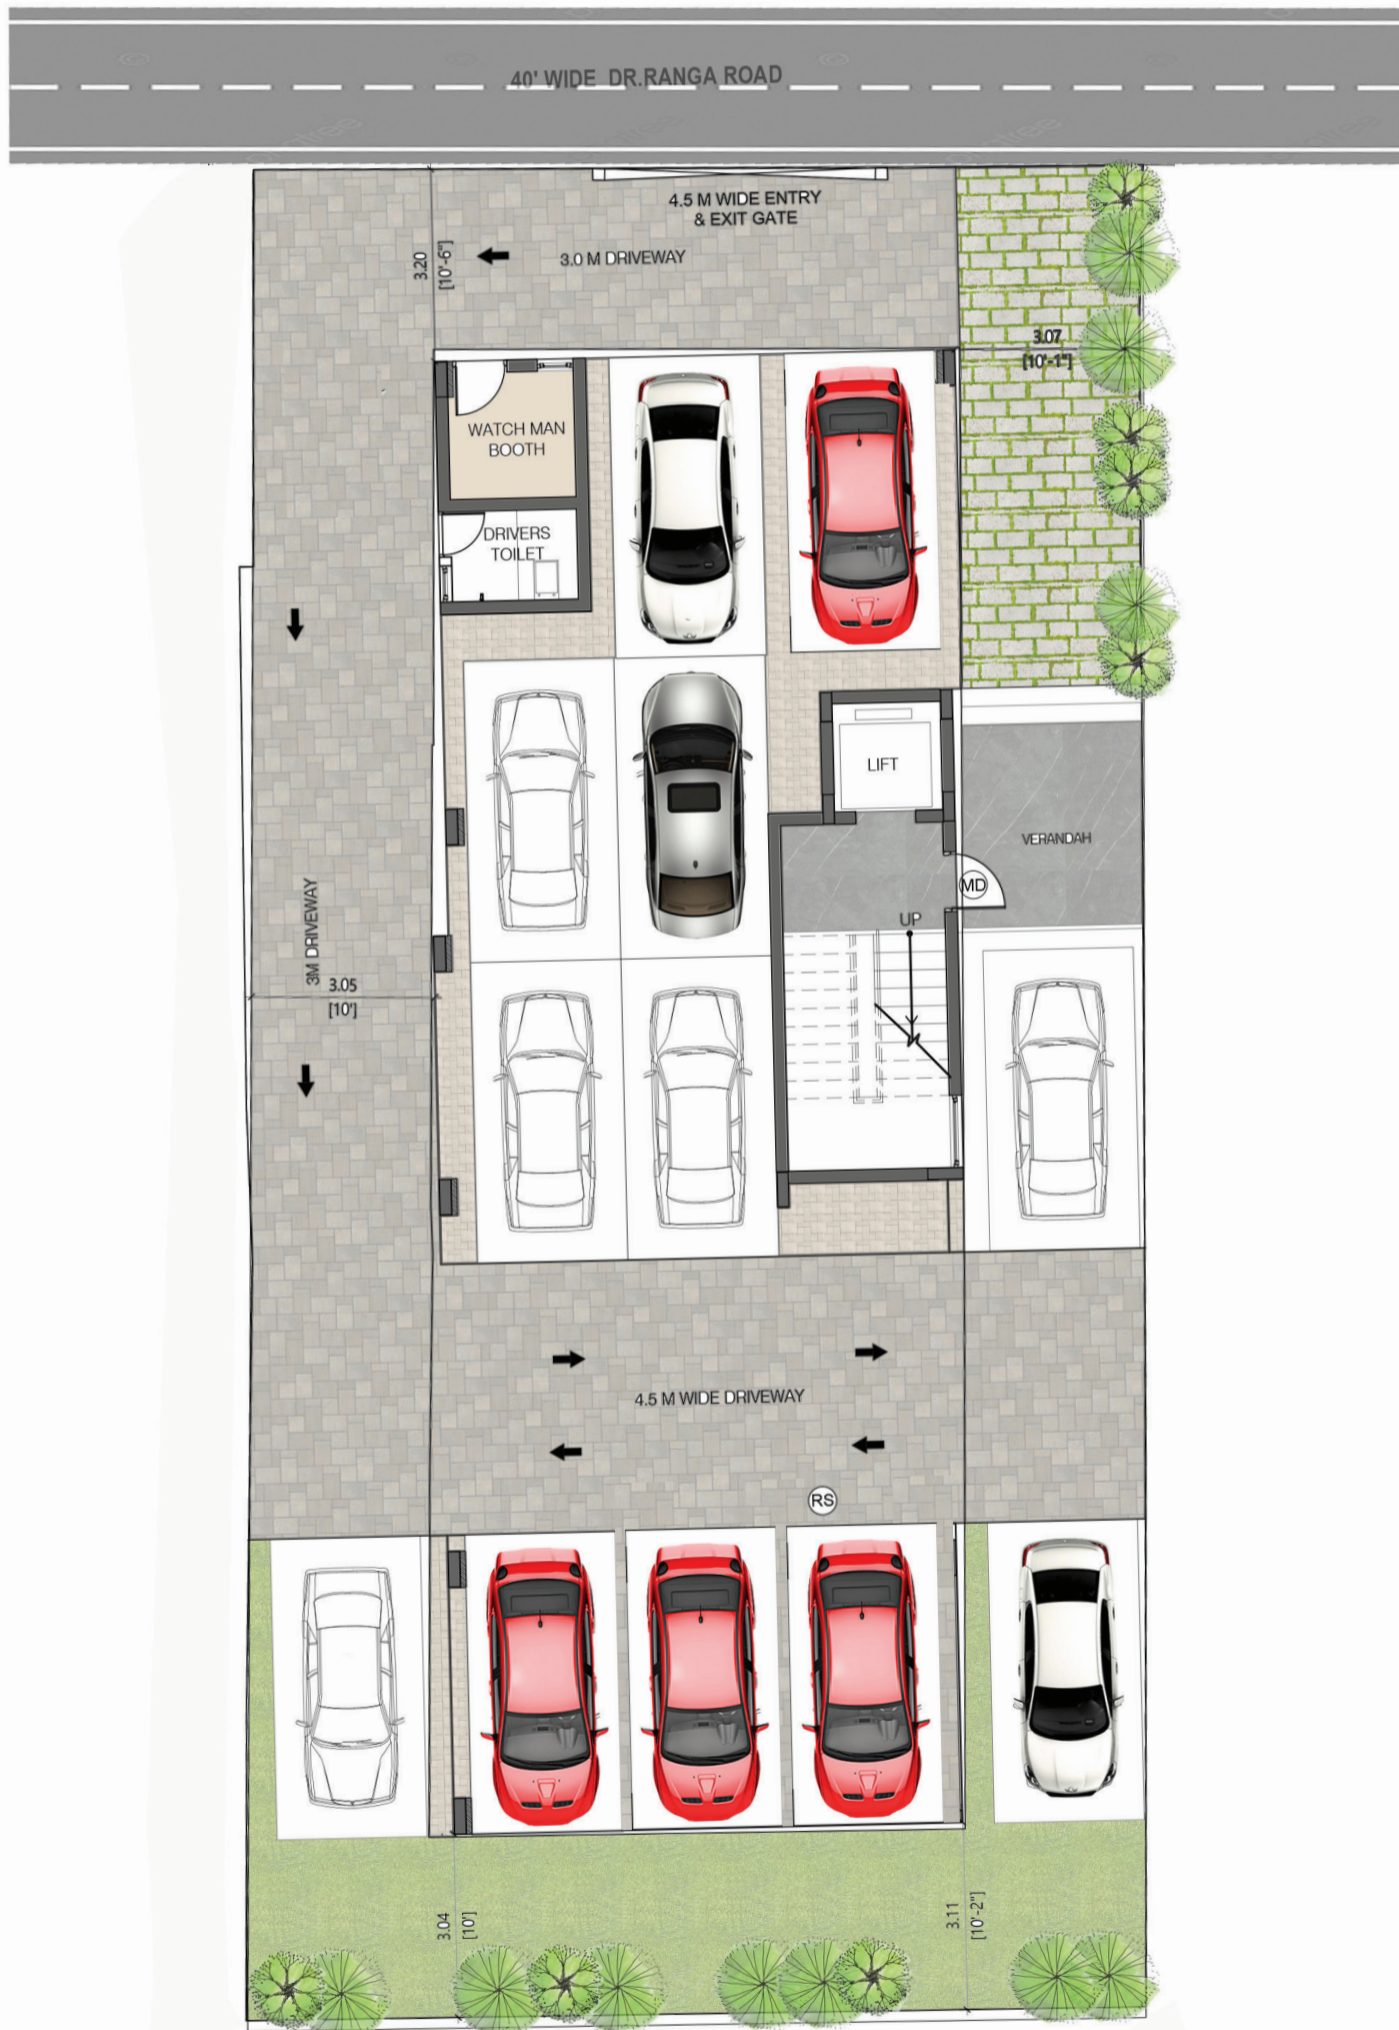

# SITE CUM STILT FLOOR PLAN

**TYPICAL FLOOR PLAN**

SBA (SQ.FT.)	BHK
2520	3

**KARAN ASHOK 98840 35958**